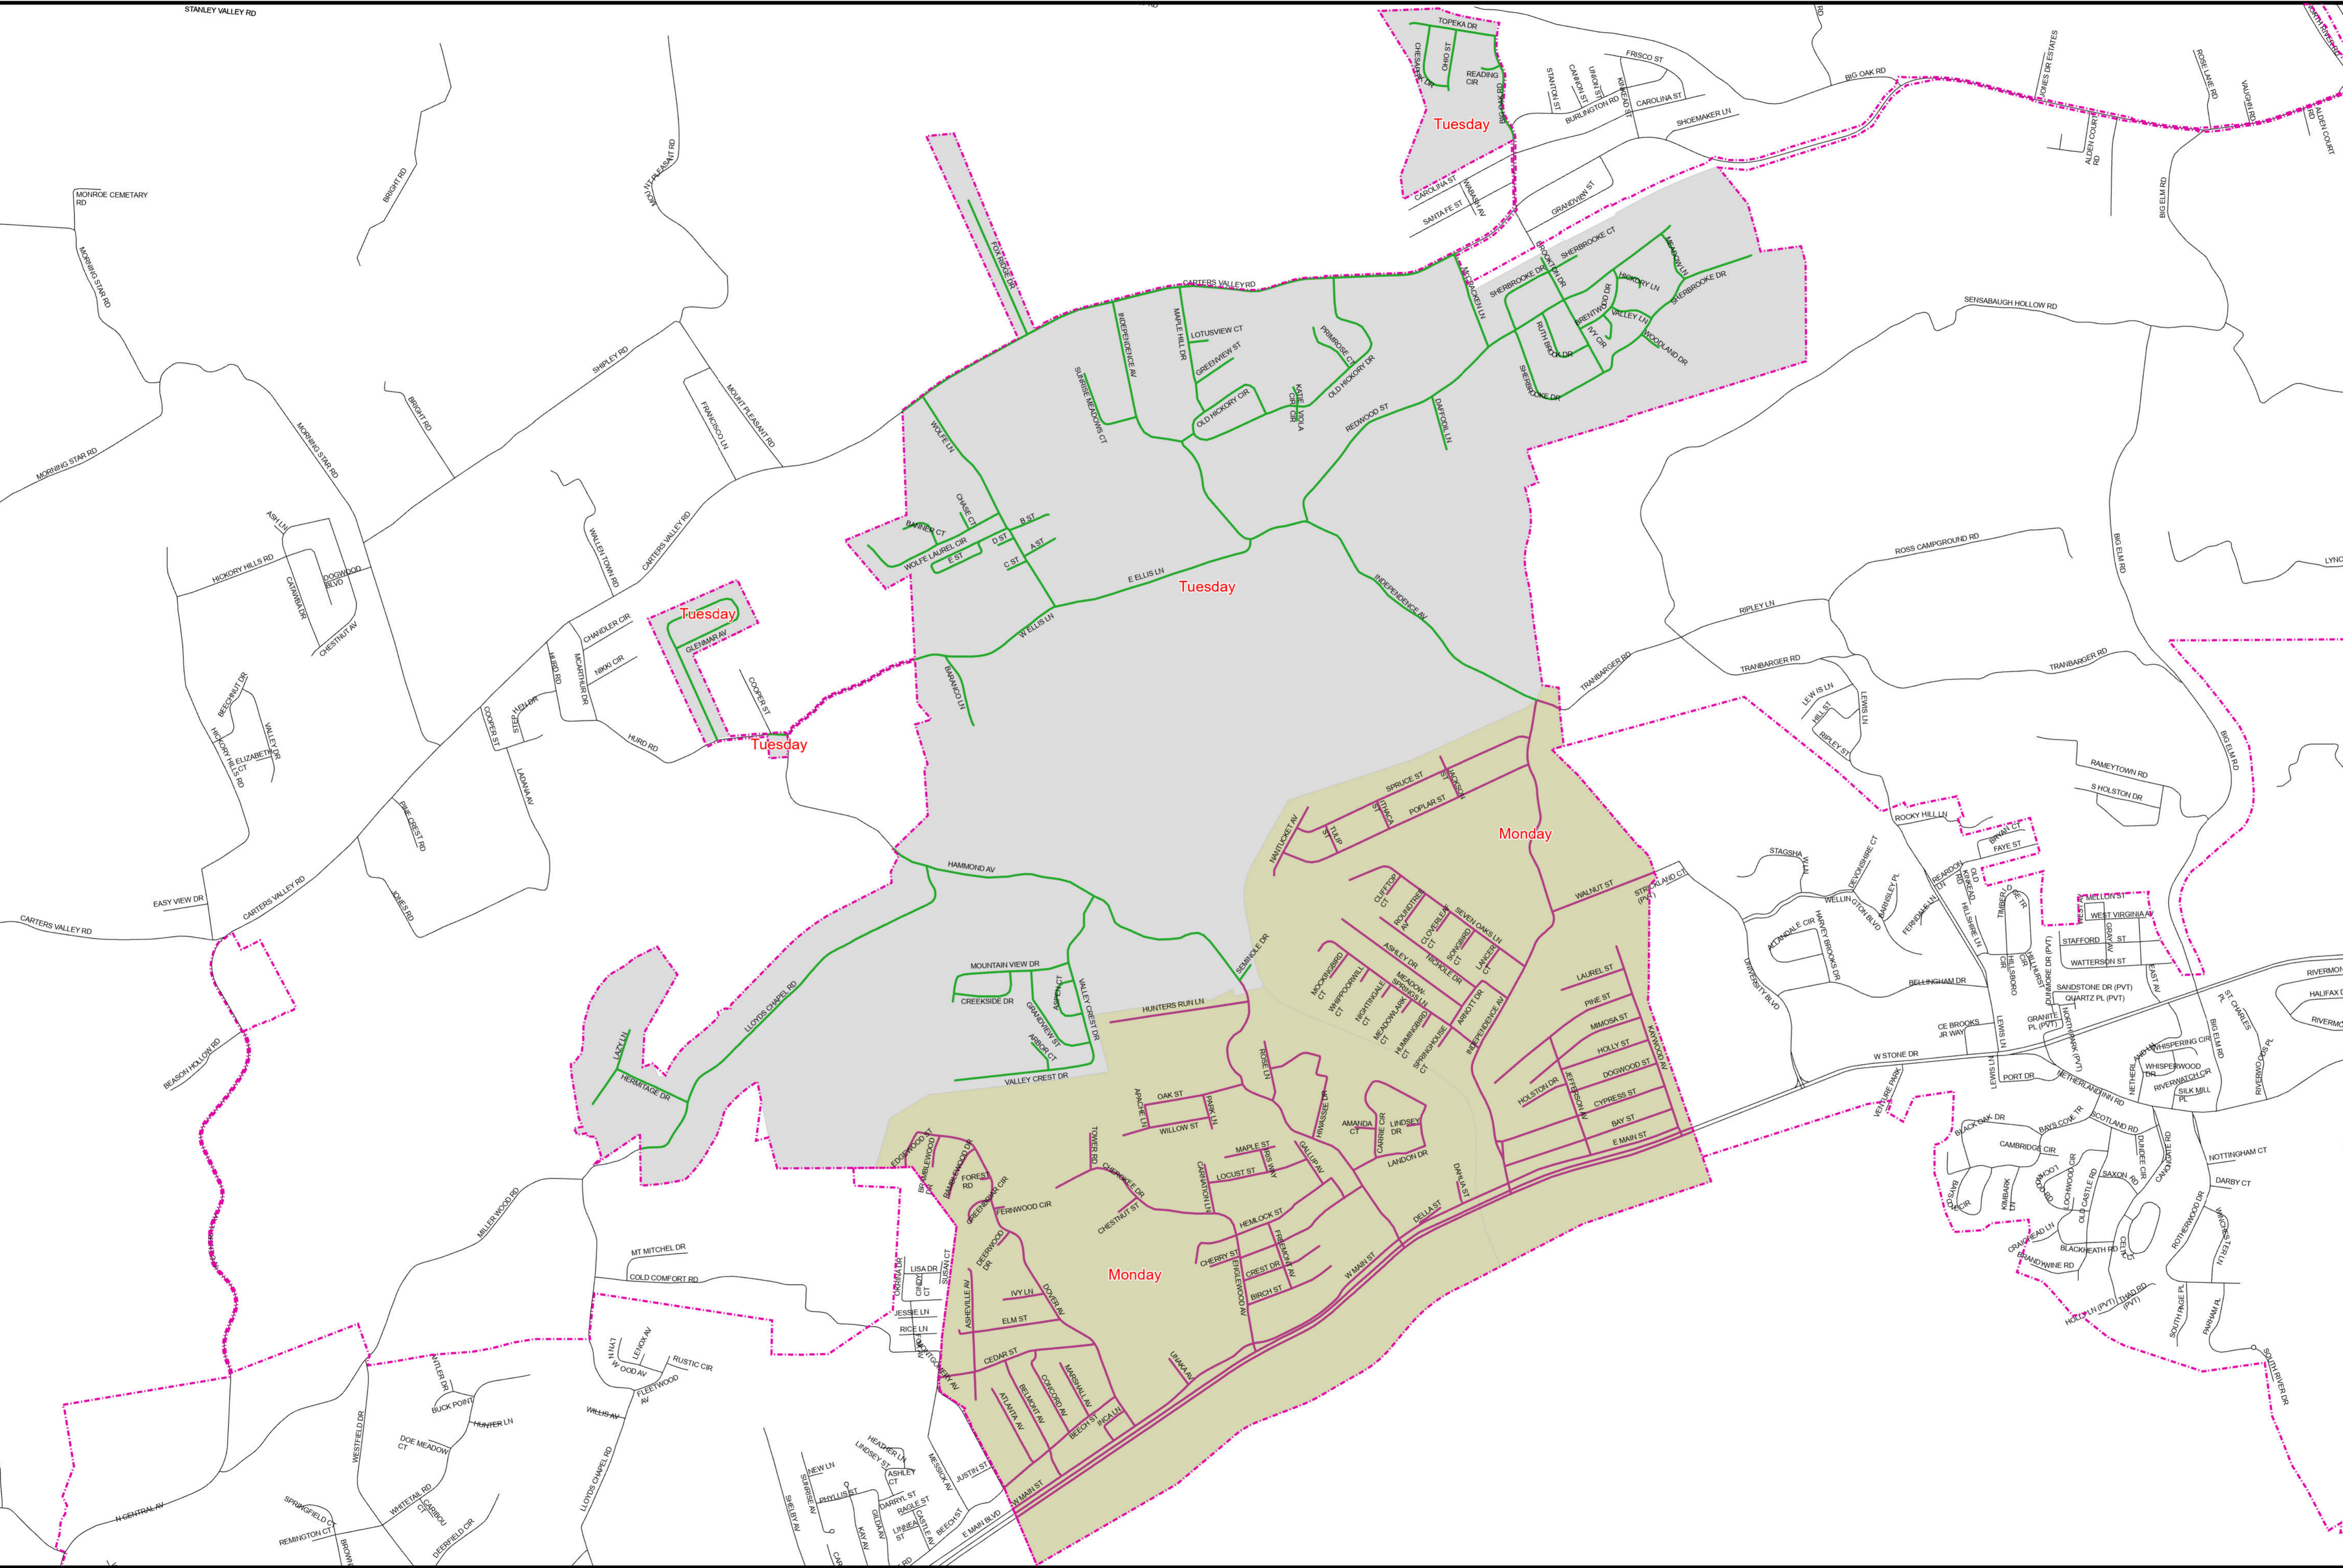

Legend

Mt Carmel Garbage Removal Routes

Day

- MON
- TUE

Mt Carmel Garbage Removal Polygon

- Monday
- Tuesday
- Municipal Boundary

Map Reference#20615
Date:5/8/2026

Mt Carmel Garbage Removal

0 1,100 2,200
Feet